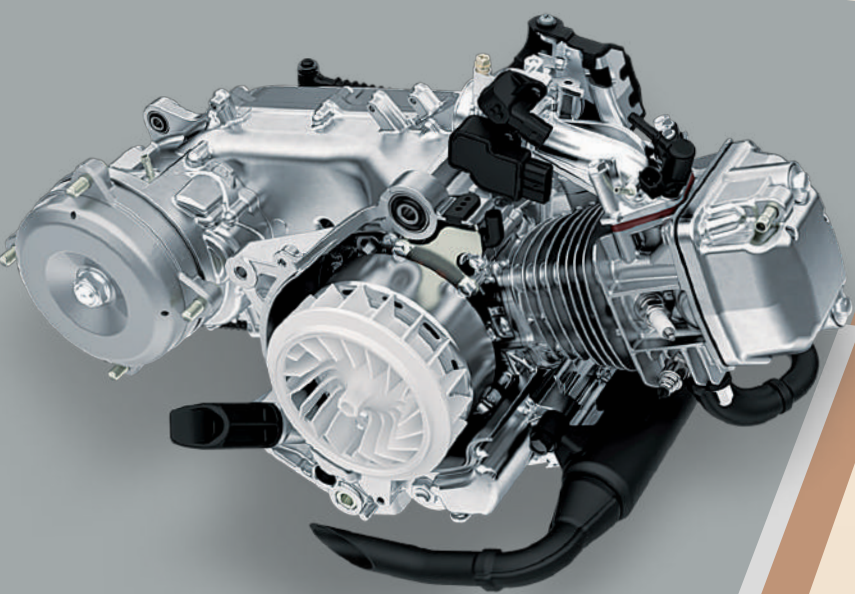

## Eco-Indicator

Tracks real-time driving conditions to maintain fuel efficiency on a real-time basis.

# **PGM-FI**

**FUEL INJECTION**

Intelligent PGM-FI system for optimum air-fuel ratio that provides superior performance, fuel savings, and reliable starts in any weather and lowered emissions.

## **POWERFUL 125CC ENGINES**

Top-tier power and acceleration to make rides exciting.