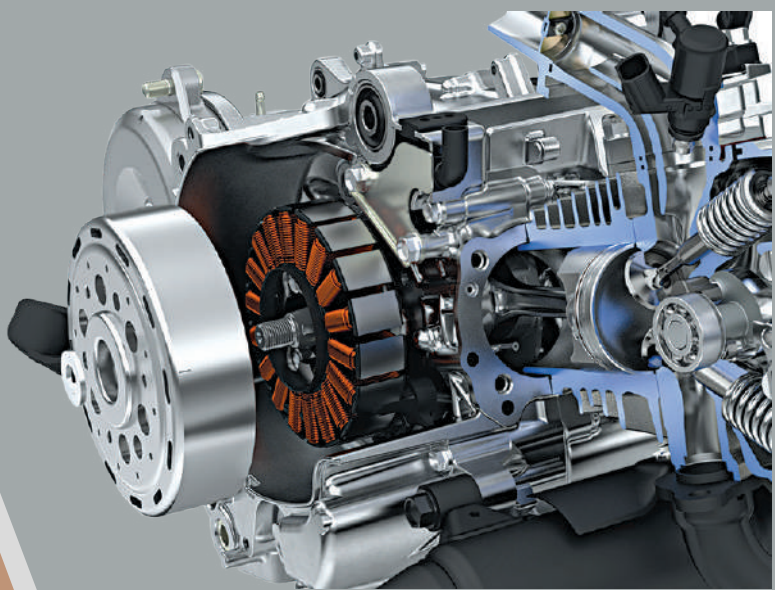

SILENT START WITH ACG

Experience smooth and silent starts with reduced gear noise and maintenance.

Experience advanced technology that enhances combustion, performance, and fuel efficiency like never before.